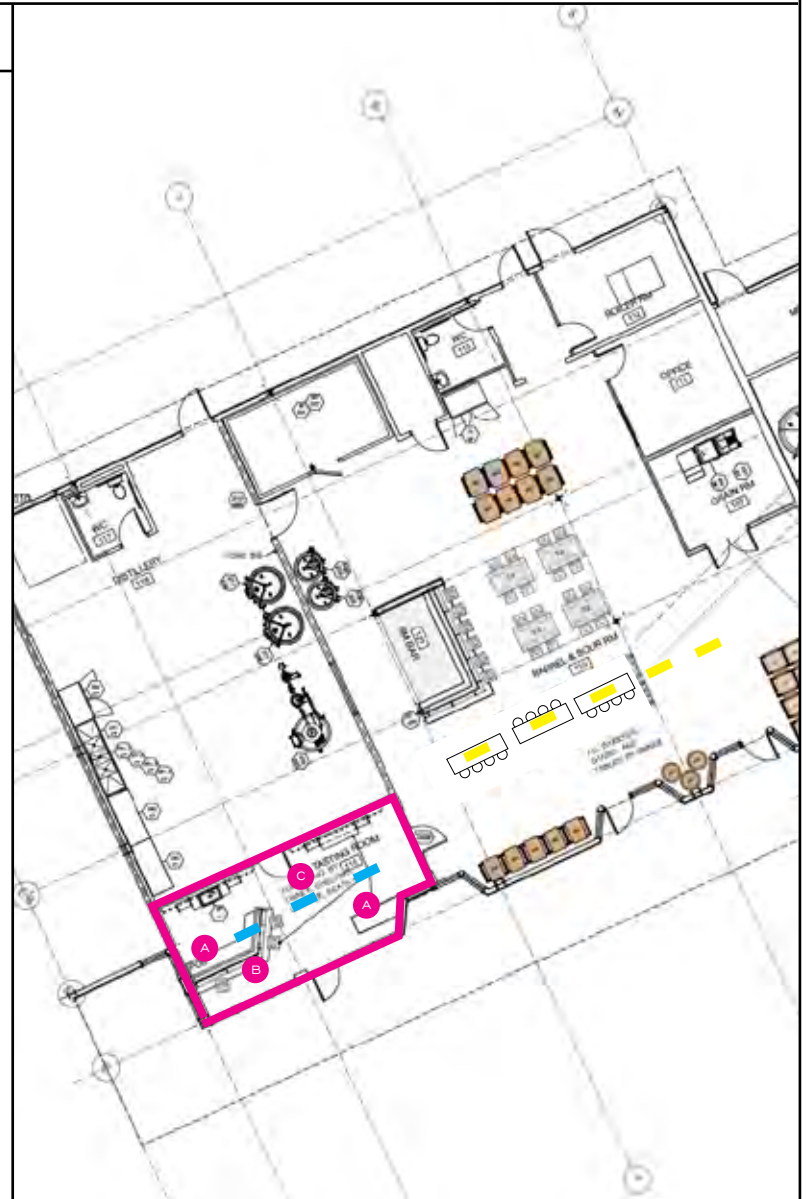

DISTILLING TASTING ROOM

NEED A STRONG FOCAL POINT LIGHTING ELEMENT AND CLOUD TO DEFINE THE SPACE.