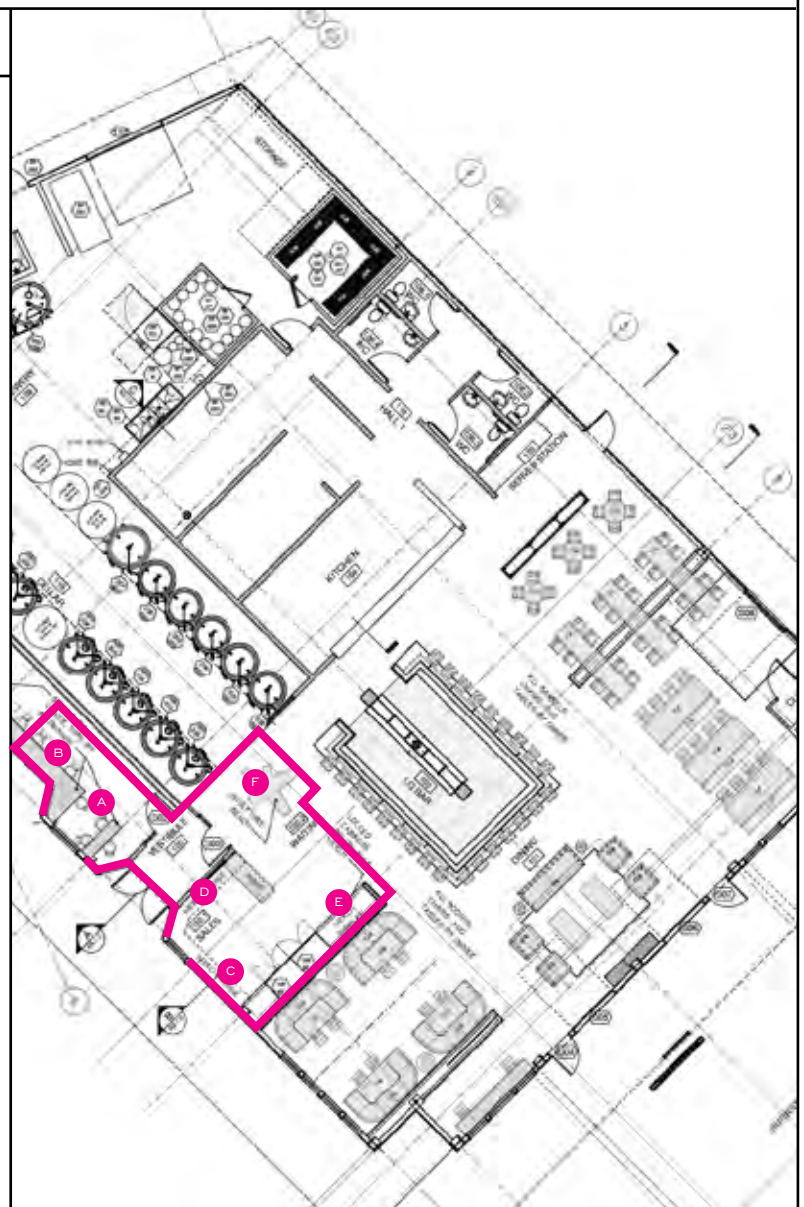

B

HAND MADE MAPLE WOOD COUNTER TOP MADE WITH SUBTLE FLANNEL PATTERN. MADE WITH INLAID METAL STRIPS.

A

STOCK WAYFAIR COUNTER HEIGHT STOOLS. BLACK METAL AND WOOD SEATS.

DOWNSHIFT SEATING AREA

C

WAYFARE.
TURNAGE
ARMCHAIRS.
\$379
OPEN BOX
PRICE.

THE LIGHTING HOUSE.
VERMONT.
EIGHT LIGHT DROP
LIGHTING. 3 FEET WIDE.
\$662.

THIS LIGHTING APPROACH
FEELS MORE DYNAMIC.
CREATES MORE OF A
FOCAL POINT FOR THE
SEATING AREA.

A

CUSTOM ANVIL COFFEE TABLE.
ANCHORS THE DOWNSHIFTING
SEATING AREA.
PARTNER WITH LOCAL
IRON WOOD SHOP TO FINALIZE.
MAYBE A IRON EDGE AROUND
THE GLASS TOP. RUSTIC BLOCK
TIMBER POSTS IN EACH CORNER.