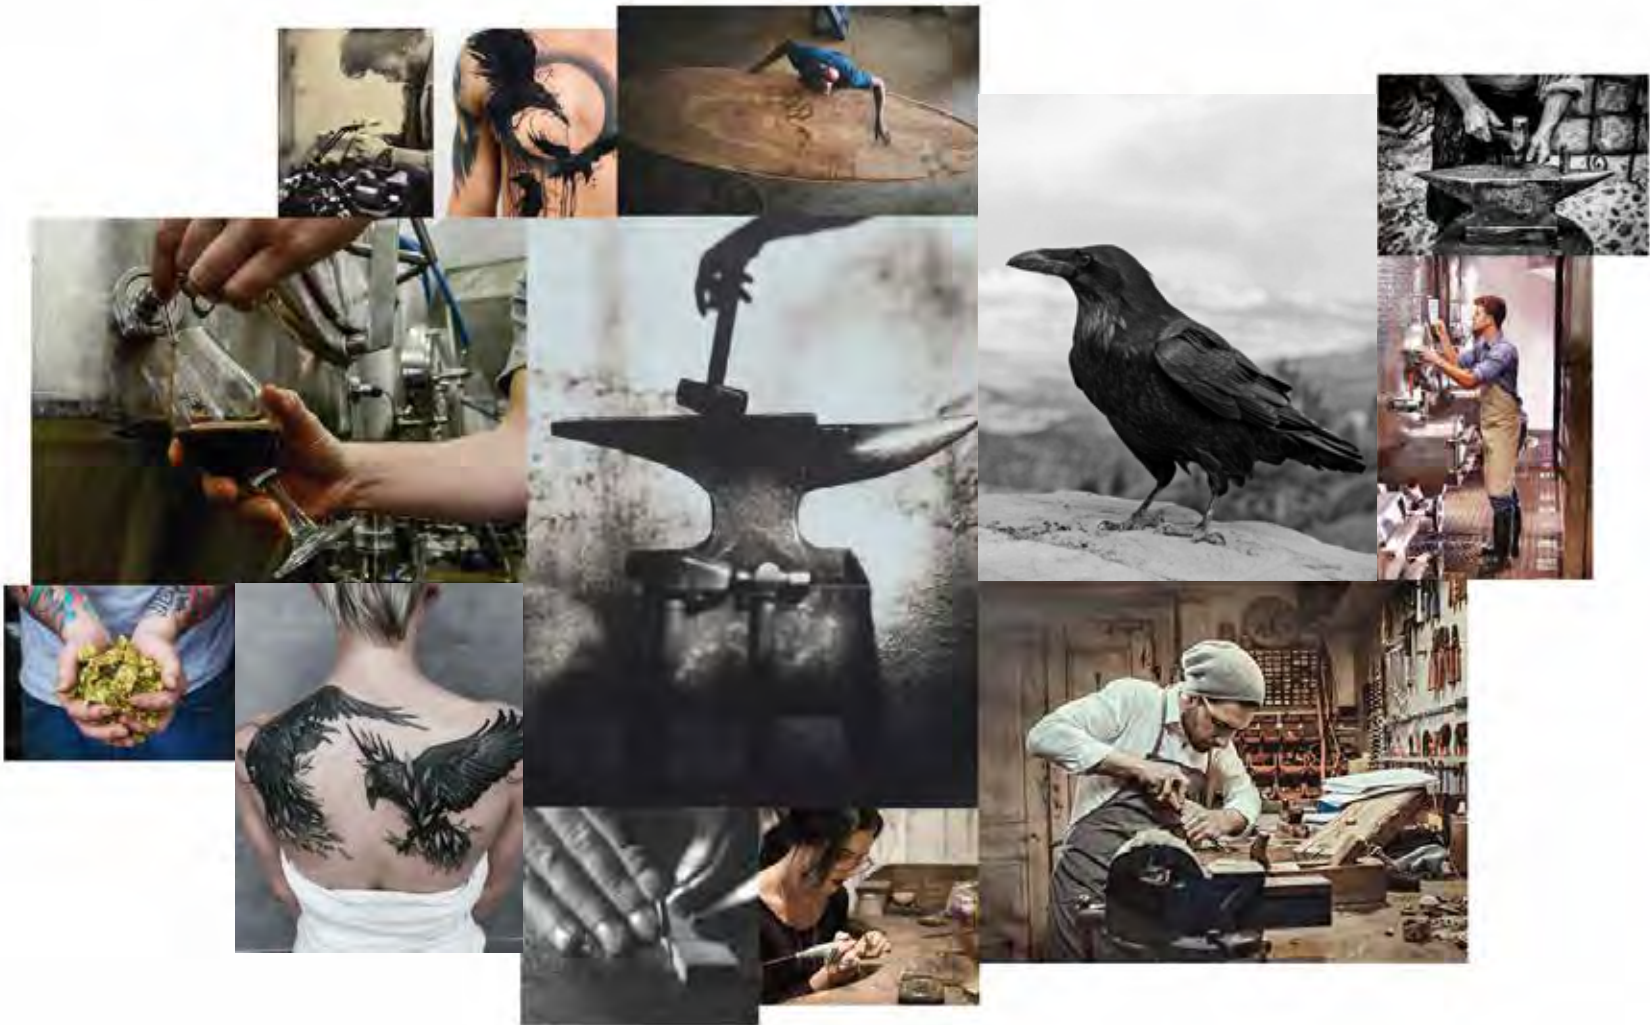

BLACK FLANNEL

ANVIL RAVEN SYMBOLISM

THE RAVEN IS A SYMBOL OF WISDOM AND CREATIVITY. THE ANVIL IS A SYMBOL OF CREATING THE IMAGINED FROM THE RAW MATERIALS OF REALITY. IT REPRESENTS THE PRACTICAL APPLICATION OF CRAFT; THE PHYSICAL WORK THAT GOES INTO IT. THE RAVEN BOWING CAN BE INTERPRETED A FEW WAYS - RESPECT THE CRAFT, HEAD DOWN IN YOUR WORK, A NOD TO THE PAST.