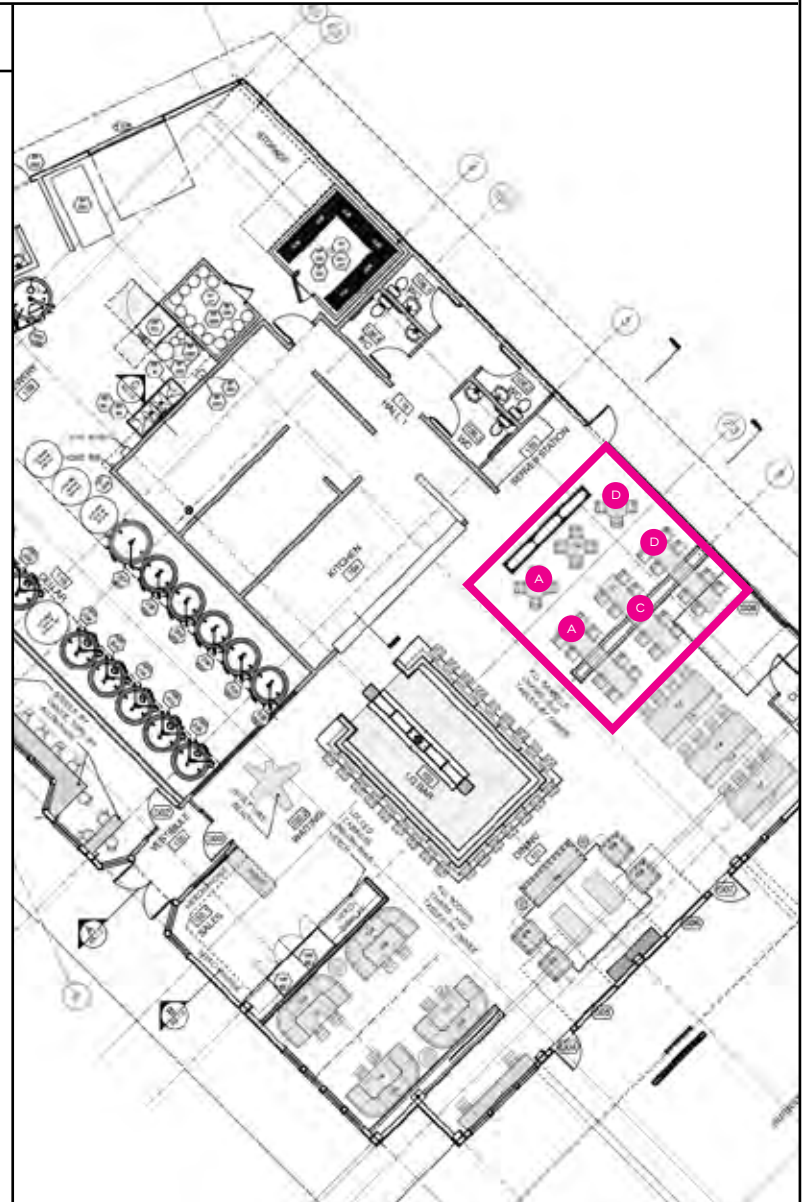

THE LIGHTING HOUSE.
VERMONT.
EIGHT LIGHT DROP
LIGHTING. 3 FEET WIDE.
\$662.

THIS LIGHTING APPROACH
FEELS MORE DYNAMIC.
CREATES MORE OF A
FOCAL POINT FOR THE
SEATING AREA.

A

CUSTOM ANVIL COFFEE TABLE.
ANCHORS THE DOWNSHIFTING
SEATING AREA.
PARTNER WITH LOCAL
IRON WOOD SHOP TO FINALIZE.
MAYBE A IRON EDGE AROUND
THE GLASS TOP. RUSTIC BLOCK
TIMBER POSTS IN EACH CORNER.

B
STOCK WAYFAIR COUNTER HEIGHT STOOLS. BLACK METAL AND WOOD SEATS.

TABLE BENCH SEATING AREA

3 CUSTOM TABLE TOPS.
HAND MADE MAPLE WOOD
COUNTER TOP MADE
WITH SUBTLE FLANNEL
PATTERN. MADE WITH
INLAID METAL STRIPS.