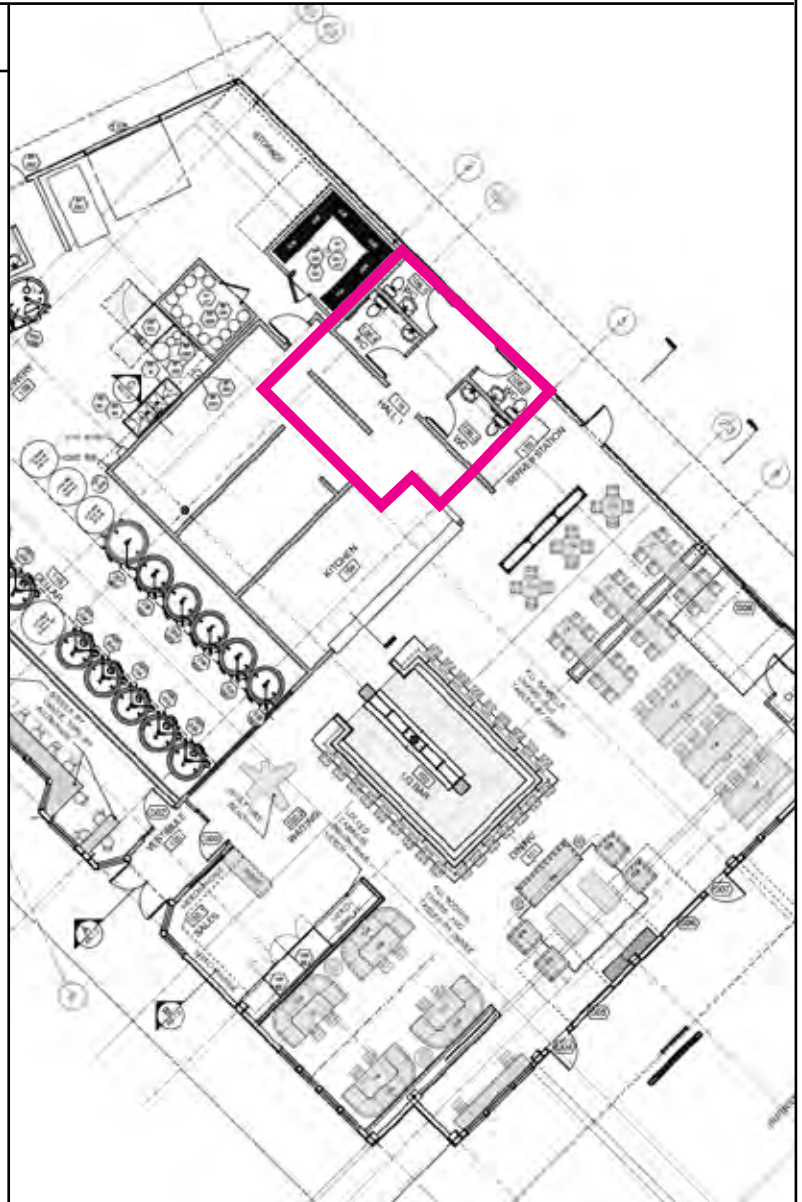

SINK SHOULD BE ORIGINAL AND UNEXPECTED.