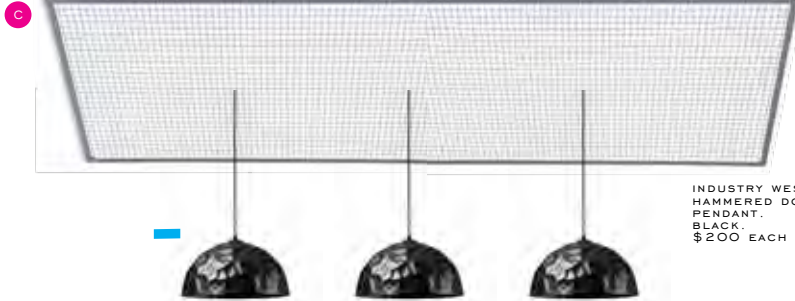

DISTILLING TASTING ROOM

NEED A STRONG FOCAL POINT LIGHTING ELEMENT AND CLOUD TO DEFINE THE SPACE.

INDUSTRY WEST. HAMMERED DOME PENDANT. BLACK. $200 EACH