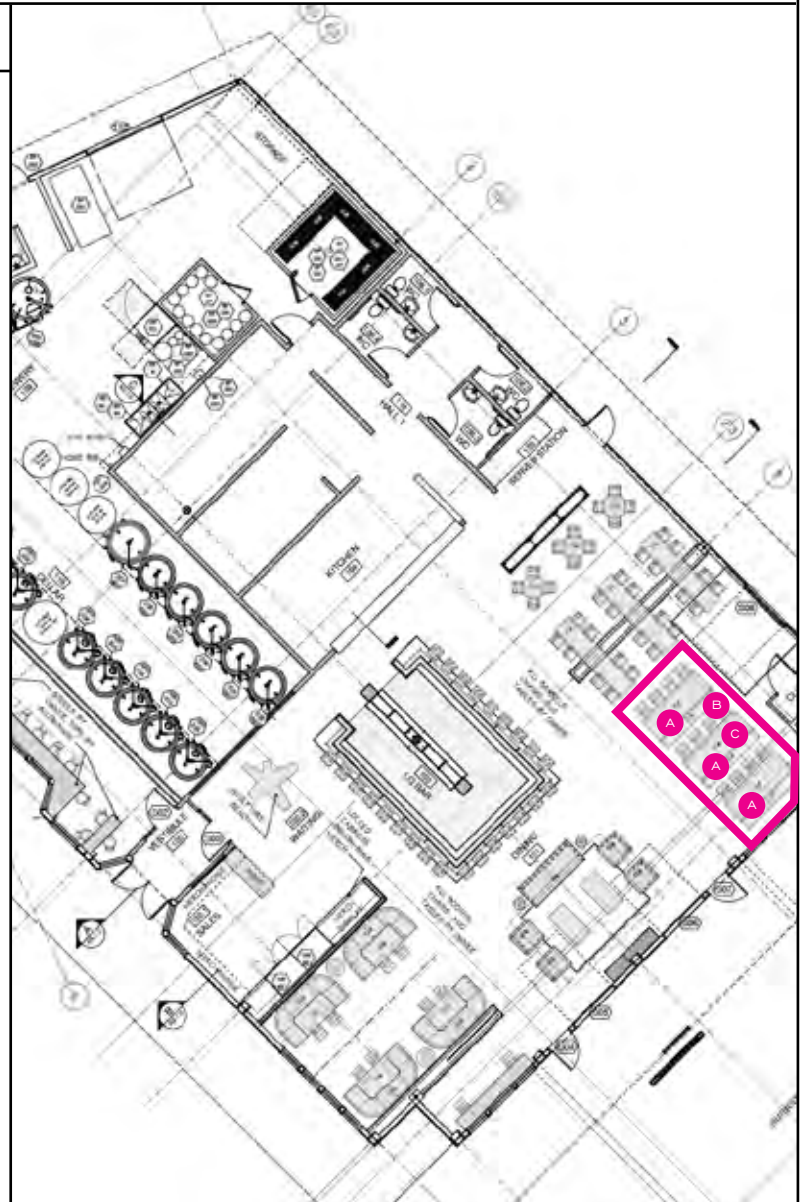

THE LIGHTING HOUSE.
VERMONT.
EIGHT LIGHT DROP
LIGHTING. 3 FEET WIDE.
\$662.

THIS LIGHTING APPROACH
FEELS MORE DYNAMIC.
CREATES MORE OF A
FOCAL POINT FOR THE
SEATING AREA.

A

CUSTOM ANVIL COFFEE TABLE.
ANCHORS THE DOWNSHIFTING
SEATING AREA.
PARTNER WITH LOCAL
IRON WOOD SHOP TO FINALIZE.
MAYBE A IRON EDGE AROUND
THE GLASS TOP. RUSTIC BLOCK
TIMBER POSTS IN EACH CORNER.

B
STOCK WAYFAIR COUNTER HEIGHT STOOLS. BLACK METAL AND WOOD SEATS.

TABLE BENCH SEATING AREA

3 CUSTOM TABLE TOPS.
HAND MADE MAPLE WOOD
COUNTER TOP MADE
WITH SUBTLE FLANNEL
PATTERN. MADE WITH
INLAID METAL STRIPS.

WOULD RECOMMEND
3 OF THESE OVER EACH
TABLE IN THIS AREA.

C

A

WAYFARE.
STEPHEN WOOD
RUSTIC BENCH.
\$181.00

B

STOCK WAYFAIR
TABLE HEIGHT STOOLS.
BLACK METAL AND WOOD
SEATS.

HARTLEYS DIRECT
INDUSTRIAL A FRAME
TABLE LEGS.
\$69.00

DISTILLING TASTING ROOM

NEED A STRONG FOCAL POINT LIGHTING ELEMENT AND CLOUD TO DEFINE THE SPACE.

INDUSTRY WEST. HAMMERED DOME PENDANT. BLACK. \$200 EACH

WAYFARE FEINBERG BAR STOOL 30 IN. SKU: TRNT4922 \$171