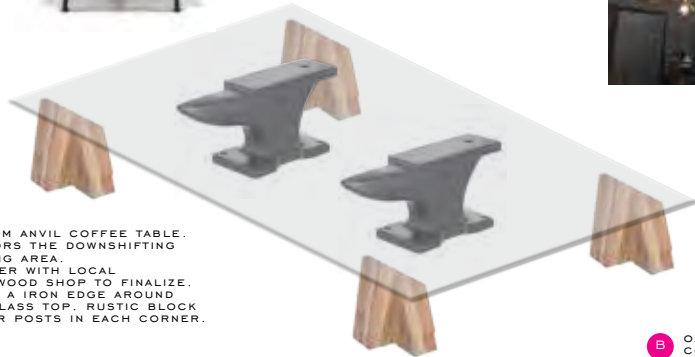

C

WAYFARE.
TURNAGE
ARMCHAIRS.
$379
OPEN BOX
PRICE.

THE LIGHTING HOUSE.
VERMONT.
EIGHT LIGHT DROP
LIGHTING. 3 FEET WIDE.
$662.

THIS LIGHTING APPROACH
FEELS MORE DYNAMIC.
CREATES MORE OF A
FOCAL POINT FOR THE
SEATING AREA.