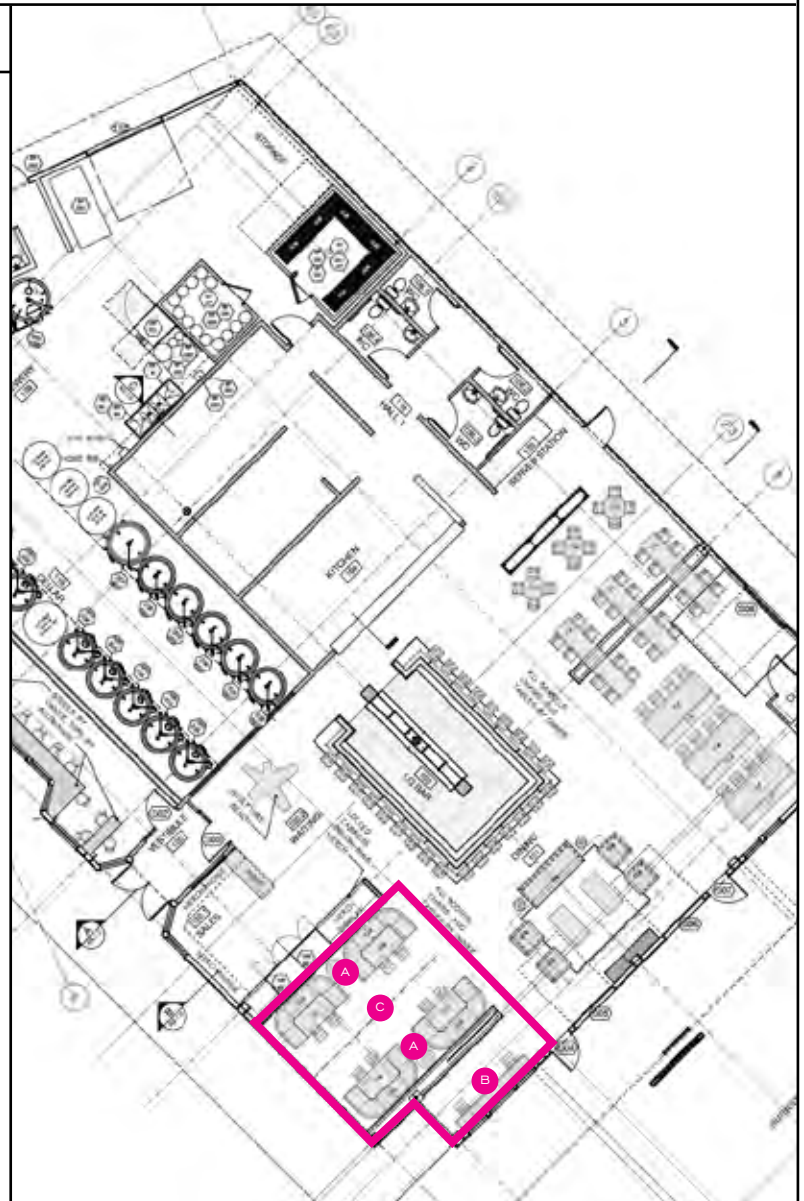

BOOTH SEATING AREA

A LETS WORK WITH LOCAL CUSTOM IRON SHOP, TO MAKE UNIQUE BOOTHS THAT DEFINE THIS AREA.

B

C