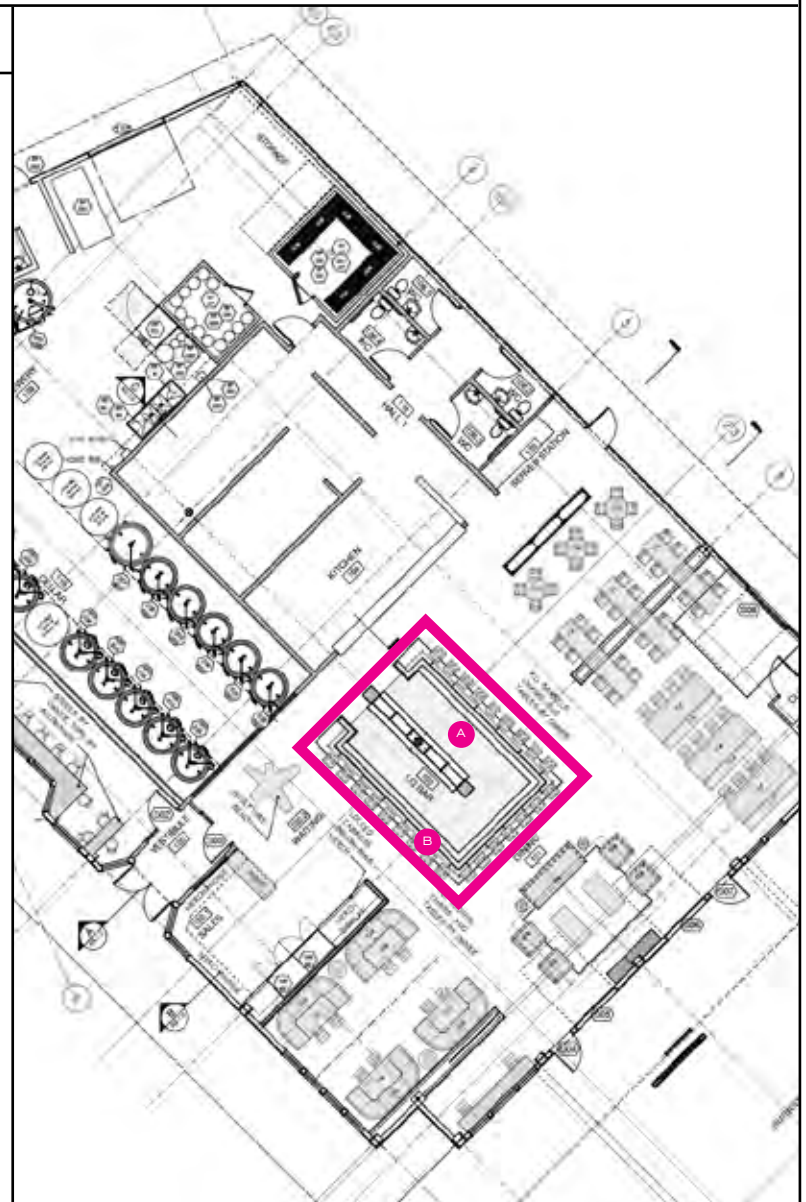

MAIN BAR AREA

THE LIGHTING HOUSE MINI PENDANT
SKU: 066555
\$61.20

A

HAND MADE MAPLE WOOD COUNTER TOP MADE WITH SUBTLE FLANNEL PATTERN. MADE WITH INLAID METAL STRIPS. FINISHED WITH EPOXY TOP COATING.

B

WAYFARE FEINBERG BAR STOOL
30 IN.
SKU: TRNT4922
\$171