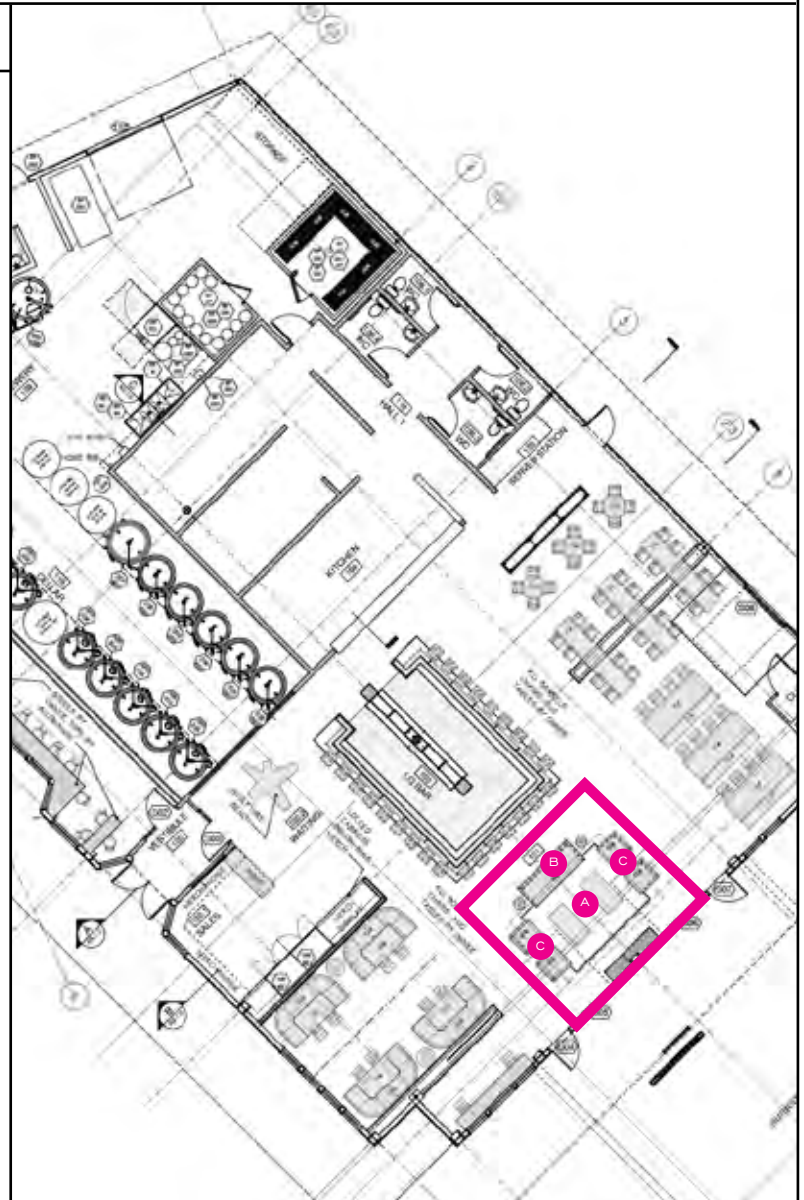

DOWNSHIFT SEATING AREA

C

WAYFARE.
TURNAGE
ARMCHAIRS.
$379
OPEN BOX
PRICE.

THE LIGHTING HOUSE.
VERMONT.
EIGHT LIGHT DROP
LIGHTING. 3 FEET WIDE.
$662.

THIS LIGHTING APPROACH
FEELS MORE DYNAMIC.
CREATES MORE OF A
FOCAL POINT FOR THE
SEATING AREA.

A

CUSTOM ANVIL COFFEE TABLE.
ANCHORS THE DOWNSHIFTING
SEATING AREA.
PARTNER WITH LOCAL
IRON WOOD SHOP TO FINALIZE.
MAYBE A IRON EDGE AROUND
THE GLASS TOP. RUSTIC BLOCK
TIMBER POSTS IN EACH CORNER.

B

OAK BRÛLÉ SLED
COLLECTION
COUCH. COMES
IN BLACK LEATHER.
MY RECCO. LEATHER.
RESTORATION
HARDWARE.

BACK OF COUCH
DRAWS INTEREST FROM
THE BAR AREA.
HAS A NICE TRUE CRAFT
AND FOCAL POINT VIBE.

WAYFAIR
TIMBER SIDE
TABLE.
BANDLA END
TABLE. $76