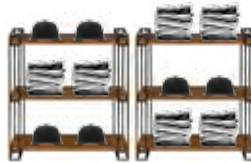

E

MOSKOWITZ OPEN SHELF INDUSTRIAL LADDER BOOKCASE SKU:W0020G1734

F

ROLU SHAPE ZIG CHAIR. FOCAL POINT CUSTOM CHAIRS. ROLU STUDIO MPLS.

WALL ENCLOSED 2-WIDE BEER COOLER

D

RAVEN WALL MURAL AND MERCH SHELVES

WAYFAIR. MCCLAIN WOOD AND METAL FLOATING WALL SHELF. SKU: GRCS5670